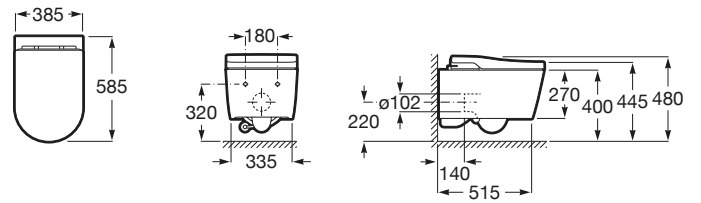

INSPIRA

In-Wash® with In-Tank - Rimless wall-hung smart toilet with integrated tank. Includes cover and seat. Needs power supply.

DIMENSIONS

Length	385 mm
Width	585 mm
Height	480 mm

COLOURS AND FINISHES

TECHNICAL DRAWINGS

FEATURES

Air dryer temperature levels: 40°, 50°, 60°, OFF

BIMUrl: <https://www.bimobject.com/en/roca/product/803094xx1>

Back-to-wall

Cleaning function

Control panel: Remote control

Elbow included

Fixing kit: Not included