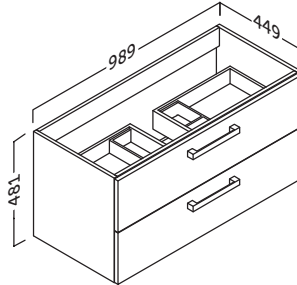

FRONT 19 mm  
SIDE PANELS 16 mm.

60 (23.6")

80 (31.5")

100 (39.4")

MADE IN  
SPAIN