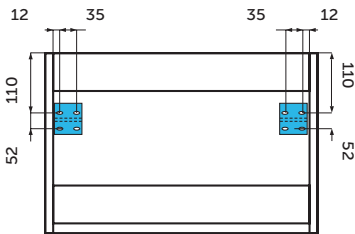

FRONT 19 mm  
SIDE PANELS 16 mm.

60 (23.6")

80 (31.5")

100 (39.4")

MADE IN  
SPAIN